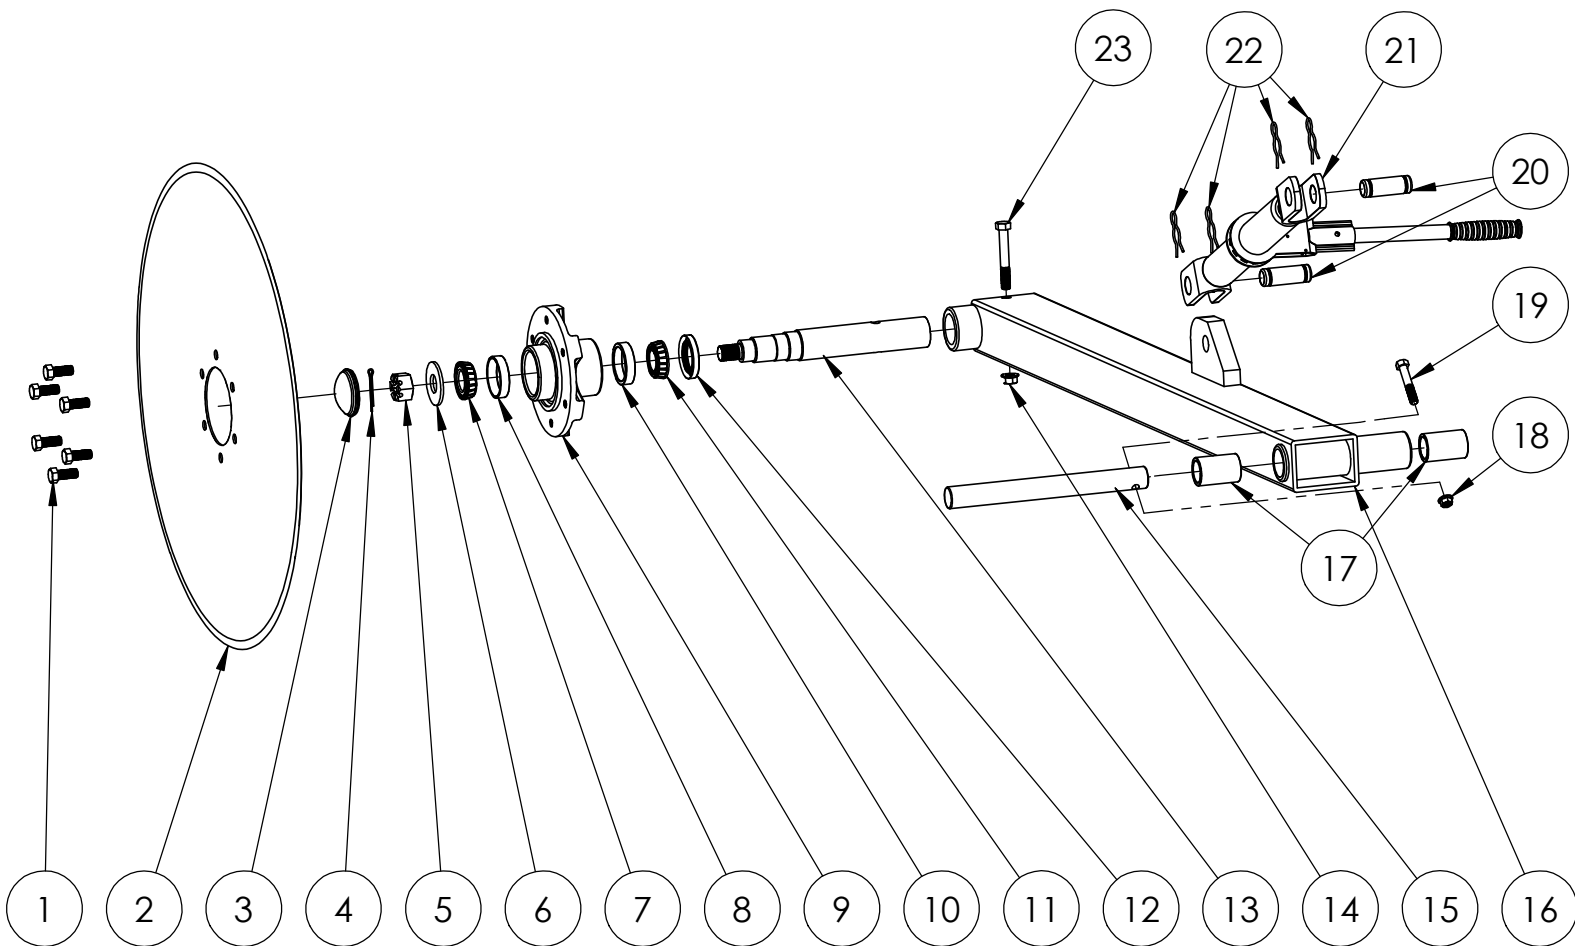

| ITEM NO. | DESCRIPTION | PART NO. | QTY. |
|----------|--------------------------------|--------------|------|
| 1 | 1/2"-20X1-1/4" WHEEL BOLT | 06-943549 | 6 |
| 2 | 28" PLAIN COULTER BLADE | 03-MM-28-6 | 1 |
| 3 | 2.448" X 1.24" DUST CAP 1513 | 06-909905 | 1 |
| 4 | 5/32" X 2" COTTER PIN | 05-CP156-200 | 1 |
| 5 | 7/8" - 14 SPINDLE NUT | 06-912952 | 1 |
| 6 | 2"X.94".16" SPINDLE WASHER | 06-913607 | 1 |
| 7 | OUTER TAPERED ROLLER BEARING | 09-P702203 | 1 |
| 8 | OUTER RACE/CUP | 09-LM67010 | 1 |
| 9 | HUB | 06-W888-CMP | 1 |
| 10 | INNER RACE/CUP | JL69310 | 1 |
| 11 | INNER TAPERED ROLLER BEARING | 09-P752343 | 1 |
| 12 | GREASE SEAL | 06-906284 | 1 |
| 13 | 7/8"-14 THREAD 12-1/2" SPINDLE | 06-280743 | 1 |
| 14 | 1/2" FLANGED HEAD WHIZ NUT | 11-WZN-12 | 1 |
| 15 | PIN | SM11412 | 1 |
| 16 | | | 1 |
| 17 | POLY BUSHING | BM6104 | 2 |
| 18 | 7/16" FLANGED HEAD WHIZ NUT | 11-WZN-716 | 1 |
| 19 | 7/16" X 2 1/2" BOLT | 11-G5C716212 | 1 |
| 20 | 1" CLEVIS PIN | 08-P7712 | 2 |
| 21 | RATCHET JACK | 08-SL-1541 | 1 |
| 22 | SECURING CLIP PIN | 08-P7910 | 4 |
| 23 | 1/2" X 3 1/2" BOLT | 11-G5C12312 | 1 |

| ITEM NO. | DESCRIPTION | PART NO. | QTY. |
|----------|----------------------------|-----------|------|
| 1 | 4X4 GW BRACKET | SM-44GWB | 1 |
| 2 | 4X4 DIAMOND BOLT | SM-44DB | 2 |
| 3 | 7X7 GW BRACKET | SM-77GWB | 1 |
| 4 | 7X7 DIAMOND BOLT | SM-77DB | 2 |
| 5 | 3/4" FLANGED HEAD WHIZ NUT | 11-WZN-34 | 4 |
| 6 | 4X7 GW BRACKET | SM-47GWB | 1 |
| 7 | 4X7 DIAMOND BOLT | SM-47DB | 2 |
| 8 | 7X4 GW BRACKET | SM-74GWB | 1 |